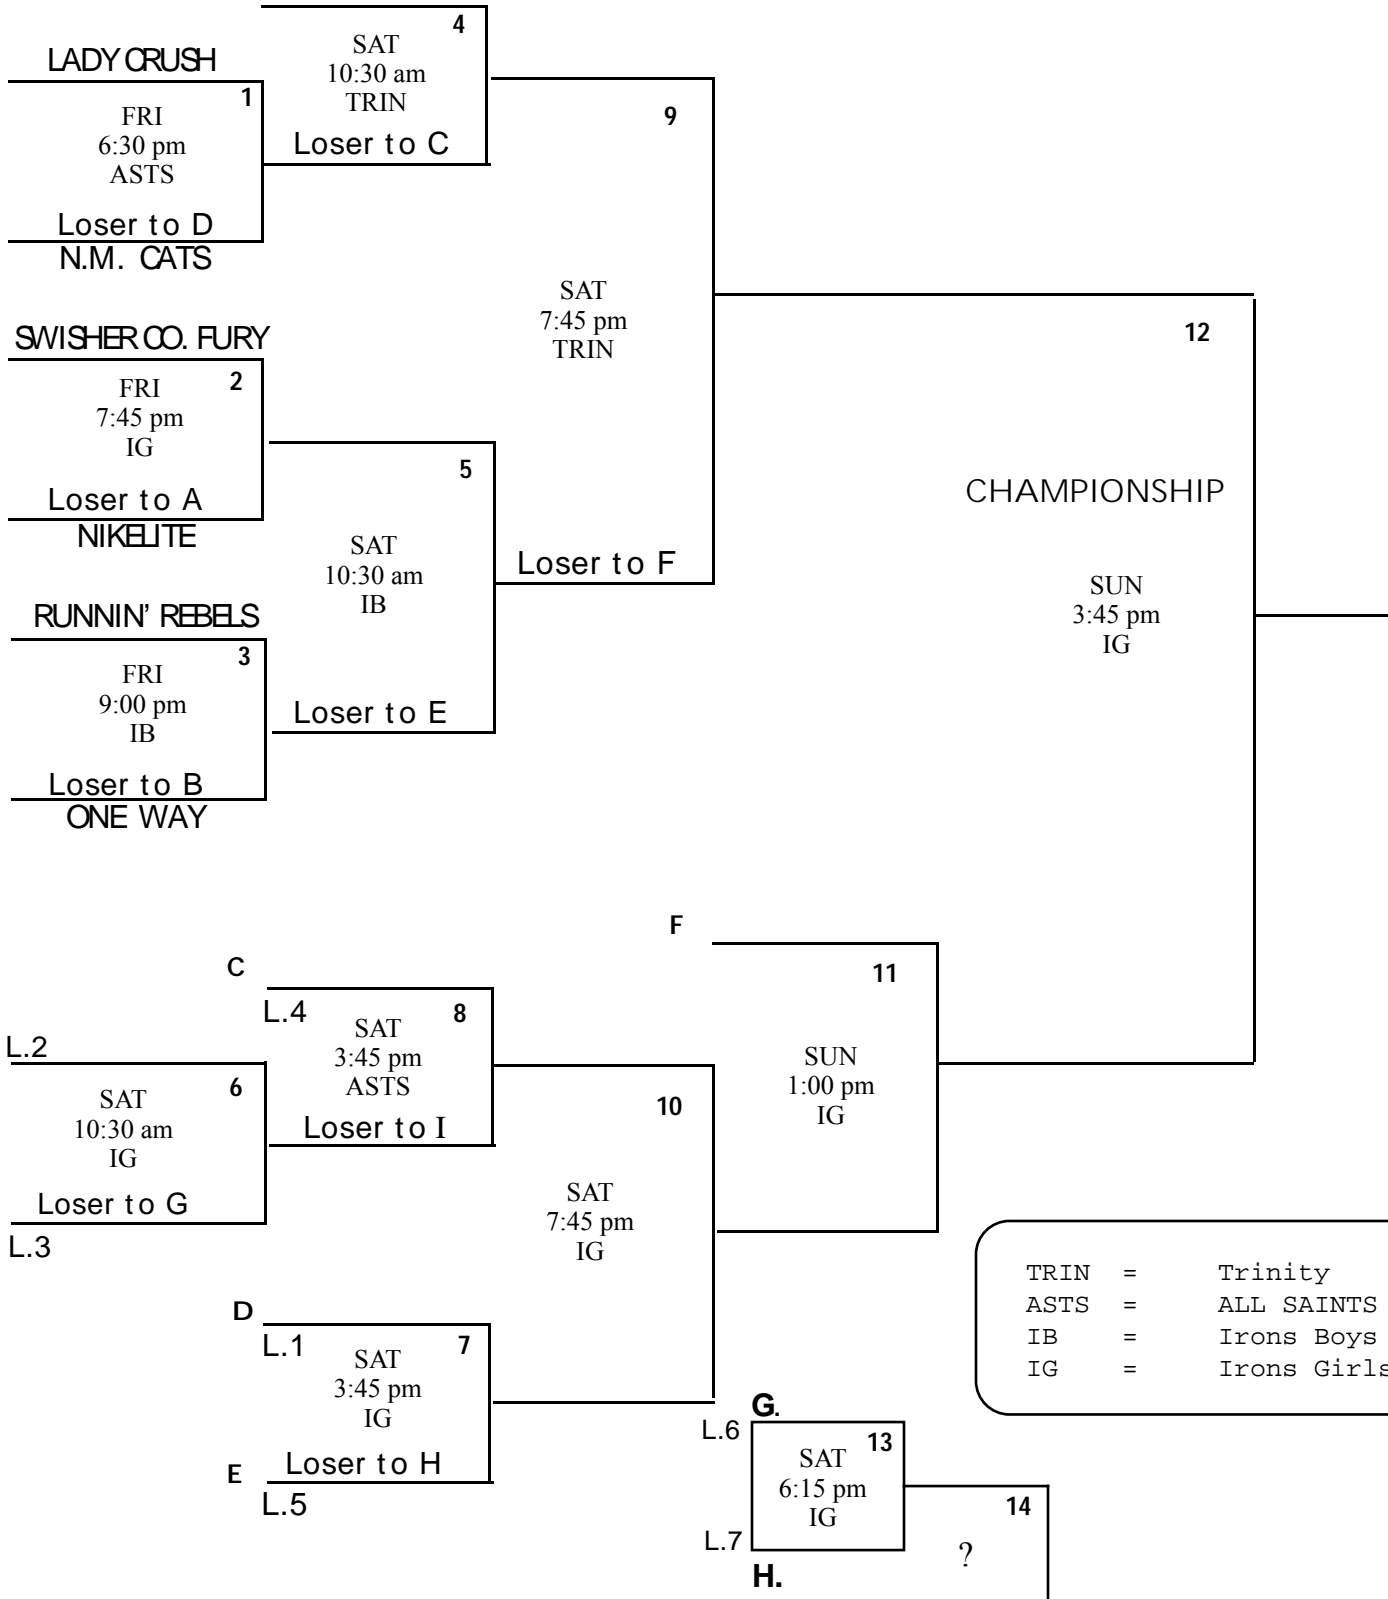

Home team on top
& will wear light color

**CAPROCK FIRECRACKER
OPEN
GIRLS JV**

STORM

TRIN = Trinity
ASTS = ALL SAINTS
IB = Irons Boys
IG = Irons Girls

Home team on top
& will wear light color

L.8 (IF necessary)